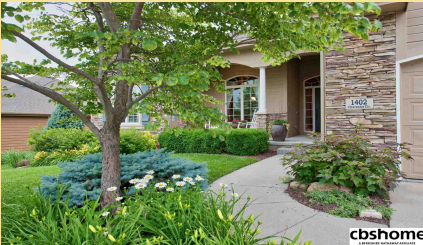

cbshome
A BERKSHIRE HATHAWAY AFFILIATE

1402 Clearwater Circle

\$440,000

MLS # 21811642 | 4 Bedrooms | 4 Bathrooms | 3 Garage Spaces | 3411 Total Sqft | 2008 Year Built

cbshome

cbshome

cbshome

Remarks

Gorgeous custom ranch with Breathtaking lake views that backs to Walnut Creek Lake preserve. This warm and inviting home offers soaring ceilings and wall of windows to capture the sights, open spacious main level plan and grand deck to enjoy the sunsets. Kitchen w/hearthrm, walk-in pantry and nice mudroom/drop zone off extra large 3 car garage. Office, Formal dining, Lrg MA Suite w/deck access and finished lower level w/wetbar, entertaining Area, 2nd fireplace & bedrooms/Bath too. Stunning!!