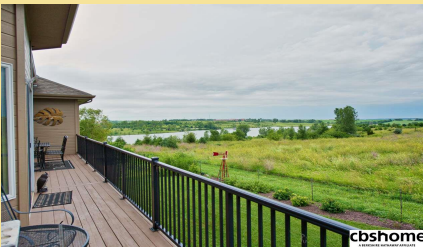

cbshome
A BERKSHIRE HATHAWAY AFFILIATE

1402 Clearwater Circle

\$440,000

MLS # 21811642 | 4 Bedrooms | 4 Bathrooms | 3 Garage Spaces | 3411 Total Sqft | 2008 Year Built

cbshome

cbshome

cbshome

Remarks

Gorgeous custom ranch with Breathtaking lake views that backs to Walnut Creek Lake preserve. This warm and inviting home offers soaring ceilings and wall of windows to capture the sights, open spacious main level plan and grand deck to enjoy the sunsets. Kitchen w/hearthrm, walk-in pantry and nice mudroom/drop zone off extra large 3 car garage. Office, Formal dining, Lrg MA Suite w/deck access and finished lower level w/wetbar, entertaining Area, 2nd fireplace & bedrooms/Bath too. Stunning!!