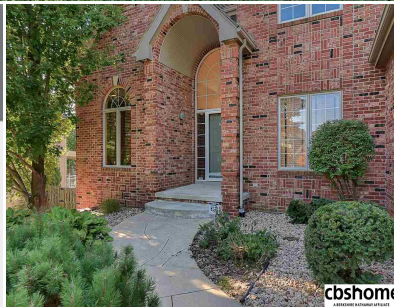

cbshome
A BERKSHIRE HATHAWAY AFFILIATE

Bring it home.

**Just
Listed**

cbshome
A BERKSHIRE HATHAWAY AFFILIATE

cbshome
A BERKSHIRE HATHAWAY AFFILIATE

cbshome
A BERKSHIRE HATHAWAY AFFILIATE

cbshome
A BERKSHIRE HATHAWAY AFFILIATE

\$399,000

16637 Leavenworth Street
Omaha, NE
MLS # 21810415

The Bill Black Team

CBSHOME

Bill.Black@cbshome.com

402-680-2500

Information has not been verified, is not guaranteed and is Copyright (c) 2018 CBSHOME