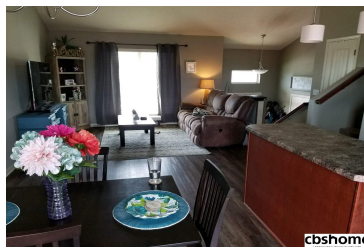

MLS # 21810381 | 3 Bedrooms | 2 Bathrooms | 2 Garage Spaces | 1460 Total Sqft | 20169 Year Built

cbsHOME

cbsHOME

cbsHOME

cbsHOME

Remarks

Built in 2016, this home boasts a new wood laminate floor in the living/dining area. New carpet in the lower level brings a fresh look to this entertainment space. Custom painted walls, a stone face fireplace and a beautiful landscaping add charm to this already updated home. Close to schools, shopping and interstate access!