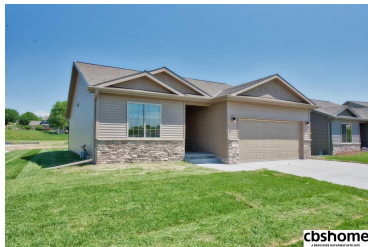

MLS # 21810344 | 2 Bedrooms | 2 Bathrooms | 2 Garage Spaces | 1250 Total Sqft | 2018 Year Built

cbshome

cbshome

cbshome

cbshome

Remarks

Introducing our newest model in THE VILLAS OF PINEY CREEK by OMAHA EASY LIVING located off 202nd and Blondo Pkwy. GRANITE counter tops throughout, ALL APPLIANCES including Refrigerator, Washer/Dryer. Huge PANTRY. PICK YOUR PALLETTE allows CHOICE of DESIGNER FINISHES at no extra charge. Zero Entry Lot's Available. Basement finish optional and not included in price or sq footage. HOA fees approximate. Agent has equity. Pics are of Model home at 20176 Miami Circle. ZERO ENTRY LOTS AVAILABLE.