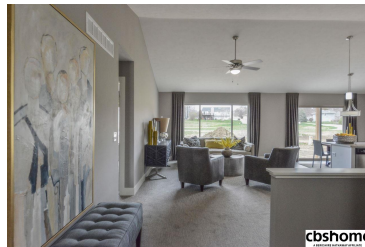

MLS # 21810344 | 2 Bedrooms | 2 Bathrooms | 2 Garage Spaces | 1250 Total Sqft | 2018 Year Built

cbshome

cbshome

cbshome

cbshome

Remarks

Introducing our newest model in THE VILLAS OF PINEY CREEK by OMAHA EASY LIVING located off 202nd and Blondo Pkwy. GRANITE counter tops throughout, ALL APPLIANCES including Refrigerator, Washer/Dryer. Huge PANTRY. PICK YOUR PALLETTE allows CHOICE of DESIGNER FINISHES at no extra charge. Zero Entry Lot's Available. Basement finish optional and not included in price or sq footage. HOA fees approximate. Agent has equity. Pics are of Model home at 20176 Miami Circle. ZERO ENTRY LOTS AVAILABLE.