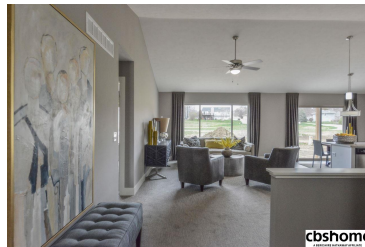

MLS # 21810344 | 2 Bedrooms | 2 Bathrooms | 2 Garage Spaces | 1250 Total Sqft | 2018 Year Built

cbshome

cbshome

cbshome

cbshome

Remarks

Introducing our newest model in THE VILLAS OF PINEY CREEK by OMAHA EASY LIVING located off 202nd and Blondo Pkwy. GRANITE counter tops throughout, ALL APPLIANCES including Refrigerator, Washer/Dryer. Huge PANTRY. PICK YOUR PALLETTE allows CHOICE of DESIGNER FINISHES at no extra charge. Zero Entry Lot's Available. Basement finish optional and not included in price or sq footage. HOA fees approximate. Agent has equity. Pics are of Model home at 20176 Miami Circle.