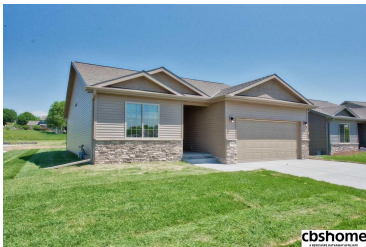

MLS # 21810344 | 2 Bedrooms | 2 Bathrooms | 2 Garage Spaces | 1250 Total Sqft | 2018 Year Built

cbshome

cbshome

cbshome

cbshome

Remarks

Introducing our newest model in THE VILLAS OF PINEY CREEK by OMAHA EASY LIVING located off 202nd and Blondo Pkwy. GRANITE counter tops throughout, ALL APPLIANCES including Refrigerator, Washer/Dryer. Huge PANTRY. PICK YOUR PALLETTE allows CHOICE of DESIGNER FINISHES at no extra charge. Zero Entry Lot's Available. Basement finish optional and not included in price or sq footage. HOA fees approximate. Agent has equity. Pics are of Model home at 20176 Miami Circle.