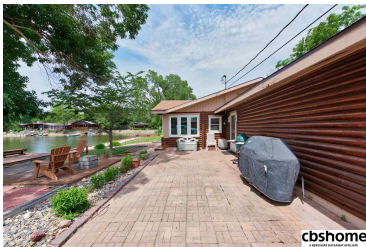

MLS # 21810328 | 3 Bedrooms | 2 Bathrooms | 2 Garage Spaces | 1980 Total Sqft | 1972 Year Built

cbshome

cbshome

cbshome

cbshome

Remarks

Welcome to Timber Lodge Lake. This log cabin features: 3BR, 2BA, oversized 2 car garage. Newer roof, furnace and a/c. New seawall, firepit, mature trees, brick paver patio, updated decking and all new windows. Skylight, oversized kitchen with large solid surface peninsula. Vaulted ceilings, fireplace and updated baths. Enjoy the serenity of this beautiful lake. Welcome Home!