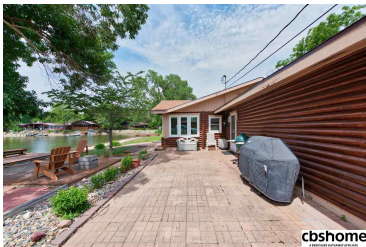

### Remarks

Welcome to Timber Lodge Lake. This log cabin features: 3BR, 2BA, oversized 2 car garage. Newer roof, furnace and a/c. New seawall, firepit, mature trees, brick paver patio, updated decking and all new windows. Skylight, oversized kitchen with large solid surface peninsula. Vaulted ceilings, fireplace and updated baths. Enjoy the serenity of this beautiful lake. Welcome Home!