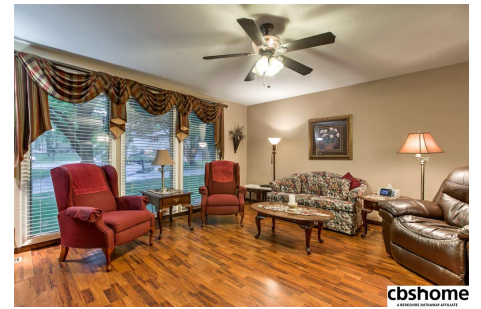

5733 N 115 Circle

\$175,000

MLS # 21810312 | 3 Bedrooms | 3 Bathrooms

2 Garage Spaces | 1896 Total Sqft | 1978 Year Built

This spacious tri-level is nestled in the heart of Rambleridge on a quiet cul-de-sac. Huge deck overlooks professionally landscaped yard that backs up to common area with parklike setting. Gorgeous dark wood laminate flooring throughout living room & dining room with fresh paint & newer counters and vinyl flooring in kitchen. NEW roof, gutters, downspouts and some new siding in 2017.