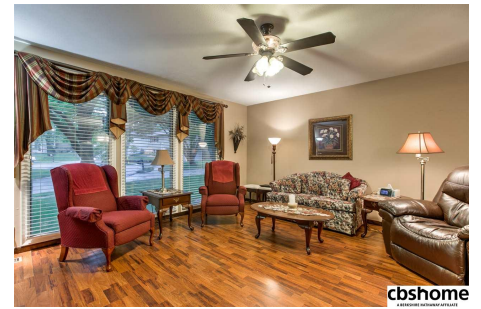

5733 N 115 Circle

\$170,000

MLS # 21810312 | 3 Bedrooms | 3 Bathrooms

2 Garage Spaces | 1896 Total Sqft | 1978 Year Built

This spacious tri-level is nestled in the heart of Rambleridge on a quiet cul-de-sac. Huge deck overlooks professionally landscaped yard, backs up to common area with parklike setting. Gorgeous dark wood laminate flooring throughout living room & dining room. Fresh paint with newer counters & vinyl flooring in kitchen. Maintenance free siding with NEW roof, gutters & downspouts. SAVE on closing costs - 2nd 1/2 taxes are EXEMPT!!