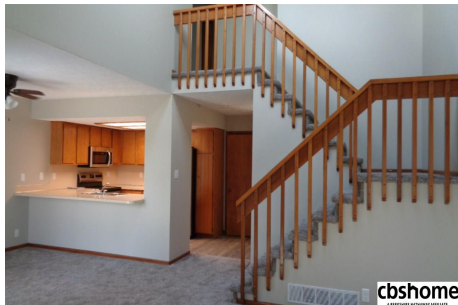

19911 Beach Road

\$165,000

MLS# 21810273
 Status Active
 Bedrooms 3
 Bathrooms 3
 Total Sqft 1476
 Year Built 1985
 Subdivision Southpark Townhomes

Remarks

Cool 3 bed 3 bath 2 car townhome on private small lake. Fish & paddle boats welcome. Close to Platte River. Great for hiking & nature lovers. Updates include new appls, furnace, AC, brand new roof, carpet & paint, garage door. 10 minutes to Bellevue & Offutt AFB. HOA is \$150 incl. snow, lawn, sewer & trash. Water bill minimum \$31/mo. Quiet small community, private patio overlooks small lake yet mins to metro. Good size LR w/wood FP. Eat in kitchen & dine area too. Clean & ready to enjoy!