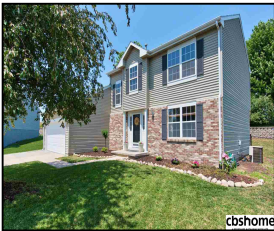

9905 Melissa Circle

\$259,000

Remarks

Beautiful 4 bed/3 bath 2 story on a cul-de-sac in Mayfair! Updated lighting compliments gorgeous designer paint colors throughout. Main floor, living, dining, & family room! Kitchen, new luxury vinyl wood plank flring, white cabinets, black appl. (all incld.), & eat-in area. 2nd floor, all 4 bedrooms & laundry room. Lower level, large rec room & ample storage. Outside, 19'x16' composite deck, private fenced backyard w/mature trees, & storage shed. Close to schools, shopping, & interstate access!

Features & Amenities

<b>County</b>	Douglas County	<b>Bedrooms</b>	4	<b>MLS#</b>	21810263
<b>Subdivision</b>	Mayfair	<b>Bathrooms</b>	3	<b>Status</b>	ACTIVE
<b>Living Room Size</b>	14.8x11.7	<b># of Rooms</b>	13	<b>Tax Amount</b>	\$4,394
<b>Dining Room size</b>	10.2x9.9	<b># of Fireplaces</b>	1	<b>Tax Year</b>	\$2,017
<b>Kitchen Size</b>	18.8x9.9	<b>Garage Spaces</b>	2	<b>Year Built</b>	2000
<b>Master Bedroom Size</b>	14.0x1.7	<b>3rd Floor SqFt</b>	0	<b>Walk-Out</b>	No
<b>Bedroom #2 Size</b>	10.0x10.0	<b>2nd Floor SqFt</b>	950	<b>Basement</b>	
<b>Bedroom #3 Size</b>	11x9.9	<b>Main Floor SqFt</b>	1025	<b>Grade School</b>	Portal
<b>Bedroom #4 Size</b>	13.3x11.6	<b>Total Finished SqFt</b>	2495	<b>Jr.High School</b>	La Vista
<b>Family Room Size</b>	19.1x13.5	<b>Finished Below Grade</b>	520	<b>High School</b>	Papillion-La Vista
<b>Other Room 1 Size</b>		<b>Lot Dimensions</b>	41.2 x 108.2 x 100.5 x 128.0		