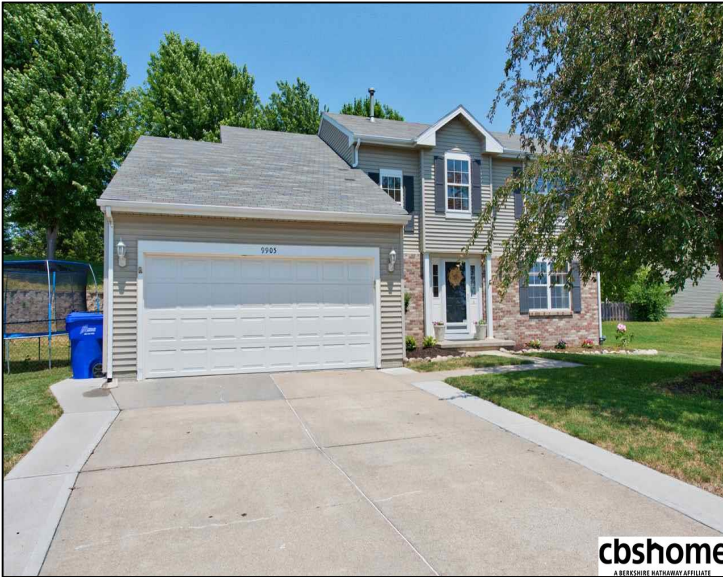

9905 Melissa Circle

\$259,000

Remarks

Beautiful 4 bed/3 bath 2 story on a cul-de-sac in Mayfair! Updated lighting compliments gorgeous designer paint colors throughout. Main floor, living, dining, & family room! Kitchen, new luxury vinyl wood plank flring, white cabinets, black appl. (all incld.), & eat-in area. 2nd floor, all 4 bedrooms & laundry room. Lower level, large rec room & ample storage. Outside, 19'x16' composite deck, private fenced backyard w/mature trees, & storage shed. Close to schools, shopping, & interstate access!

Features & Amenities

<b>County</b>	Douglas County	<b>Bedrooms</b>	4	<b>MLS#</b>	21810263
<b>Subdivision</b>	Mayfair	<b>Bathrooms</b>	3	<b>Status</b>	ACTIVE
<b>Living Room Size</b>	14.8x11.7	<b># of Rooms</b>	13	<b>Tax Amount</b>	\$4,394
<b>Dining Room size</b>	10.2x9.9	<b># of Fireplaces</b>	1	<b>Tax Year</b>	\$2,017
<b>Kitchen Size</b>	18.8x9.9	<b>Garage Spaces</b>	2	<b>Year Built</b>	2000
<b>Master Bedroom Size</b>	14.0x1.7	<b>3rd Floor SqFt</b>	0	<b>Walk-Out</b>	No
<b>Bedroom #2 Size</b>	10.0x10.0	<b>2nd Floor SqFt</b>	950	<b>Basement</b>	
<b>Bedroom #3 Size</b>	11x9.9	<b>Main Floor SqFt</b>	1025	<b>Grade School</b>	Portal
<b>Bedroom #4 Size</b>	13.3x11.6	<b>Total Finished SqFt</b>	2495	<b>Jr.High School</b>	La Vista
<b>Family Room Size</b>	19.1x13.5	<b>Finished Below Grade</b>	520	<b>High School</b>	Papillion-La Vista
<b>Other Room 1 Size</b>		<b>Lot Dimensions</b>	41.2 x 108.2 x 100.5 x 128.0		