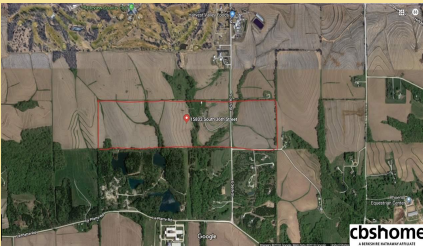

DJI_0059.m4v

Video player

cbshome
A BERKSHIRE HATHAWAY AFFILIATE

15802 S 36 Street

\$2,500,00

MLS # 21810254 | Bedrooms | Bathrooms | Garage Spaces | Total Sqft | Year Built

Remarks

Beautiful family farm ground surrounded by developed land only 14 min's from Offutt, 10 minutes from schools & 10 minutes from the Shadow Lake Towne Center is now available! City Water & Gas run alongside plot while Cable, Well Water & Electricity are present. Rolling hills & Treed Creeks would add beauty to a residence & close interstate access on all paved roads would benefit a commercial project. With Papillion expanding so fast this land may be a hidden gem to your avail! 156.35 Acres Total.