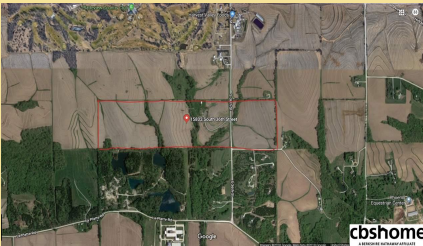

DJI_0059.m4v

Video player

cbshome
A BERKSHIRE HATHAWAY AFFILIATE

15802 S 36 Street

\$2,500,00

MLS # 21810254 | Bedrooms | Bathrooms | Garage Spaces | Total Sqft | Year Built

cbshome

cbshome

cbshome

Remarks

Beautiful family farm ground surrounded by developed land only 14 min's from Offutt, 10 minutes from schools & 10 minutes from the Shadow Lake Towne Center is now available! City Water & Gas run alongside plot while Cable, Well Water & Electricity are present. Rolling hills & Treed Creeks would add beauty to a residence & close interstate access on all paved roads would benefit a commercial project. With Papillion expanding so fast this land may be a hidden gem to your avail! 156.35 Acres Total.