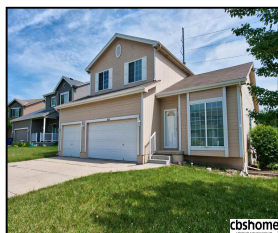

18645 Weir Circle

\$199,500

Remarks

Rare cul-de-sac opportunity w/this 4BR, 4BA, 3 car 2 story in Cattail Creek for under \$200,000. Spacious main floor incl. cozy F.Rm. w/fire place, D.Rm. opening to patio & kitchen w/ island, pantry, & ample cupboards. Also has a separate L.Rm. perfect for relaxing or creating a children's play area. Lg. Master has WI closet & nice Master BA. 2 upper BR's are good sized. Low. Lev. offers small rec area 4th BR, ¾ BA & extra storage. Great home needs just a little TLC but offers a wonderful value.

Features & Amenities

County	Douglas County	Bedrooms	4	MLS#	21810172
Subdivision	Cattail Creek	Bathrooms	4	Status	PENDING
Living Room Size	15.8 x 12	# of Rooms	10	Tax Amount	\$4,755
Dining Room size	12.4 x 9.6	# of Fireplaces	1	Tax Year	\$2,017
Kitchen Size	26 x 9	Garage Spaces	3	Year Built	2005
Master Bedroom Size	16 x 12	3rd Floor SqFt	0	Walk-Out	No
Bedroom #2 Size	13 x 12.6	2nd Floor SqFt	849	Basement	
Bedroom #3 Size	13.4 x 10	Main Floor SqFt	1010	Grade School	Reeder
Bedroom #4 Size	13 x 12	Total Finished SqFt	2459	Jr.High School	Beadle
Family Room Size	17.8 x 13	Finished Below Grade	600	High School	Millard West
Other Room 1 Size		Lot Dimensions	79 x 120		