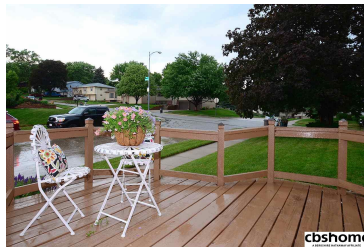

MLS # 21810168 | 3 Bedrooms | 3 Bathrooms | 2 Garage Spaces | 1830 Total Sqft | 1971 Year Built

m
AFFILIATE

cbsHOME

cbsHOME

cbsHOME

cbsHOME

Remarks

Lovely Millard home with many updates located on a quiet street. Close to schools and backs to a walking trail that leads to Walnut Grove Park and Bryan Elementary. Updates include new master bath, newer windows, roof, carpet, paint and stainless appliances. Painted woodwork and cabinets make this house feel new. Features an open kitchen with island. This home boasts large room sizes and is light and bright. Corner lot with fenced yard and deck. Showings begin on Tuesday 6/12/18.