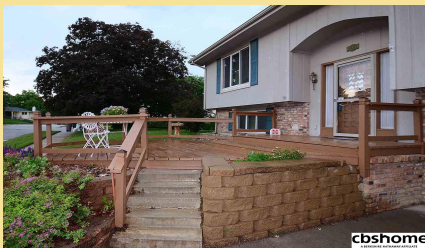

cbshome
A BERKSHIRE HATHAWAY AFFILIATE

4855 S 148th Street

\$185,000

MLS # 21810168 | 3 Bedrooms | 3 Bathrooms | 2 Garage Spaces | 1830 Total Sqft | 1971 Year Built

cbshome

cbshome

cbshome

Remarks

Lovely Millard home with many updates located on a quiet street. Close to schools and backs to a walking trail that leads to Walnut Grove Park and Bryan Elementary. Updates include new master bath, newer windows, roof, carpet, paint and stainless appliances. Painted woodwork and cabinets make this house feel new. Features an open kitchen with island. This home boasts large room sizes and is light and bright. Corner lot with fenced yard and deck. Showings begin on Tuesday 6/12/18.