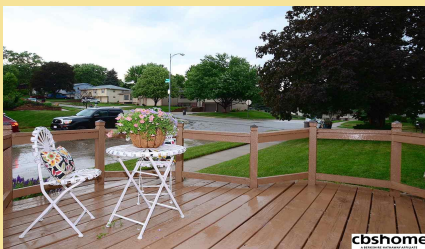

cbshome
A BERKSHIRE HATHAWAY AFFILIATE

4855 S 148th Street

\$185,000

MLS # 21810168 | 3 Bedrooms | 3 Bathrooms | 2 Garage Spaces | 1830 Total Sqft | 1971 Year Built

cbshome

cbshome

cbshome

Remarks

Lovely Millard home with many updates located on a quiet street. Close to schools and backs to a walking trail that leads to Walnut Grove Park and Bryan Elementary. Updates include new master bath, newer windows, roof, carpet, paint and stainless appliances. Painted woodwork and cabinets make this house feel new. Features an open kitchen with island. This home boasts large room sizes and is light and bright. Corner lot with fenced yard and deck. Showings begin on Tuesday 6/12/18.