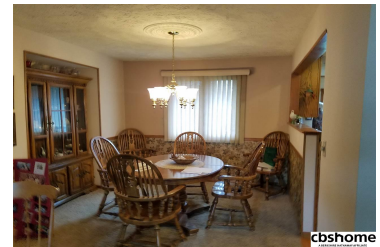

MLS # 21807220 | 3 Bedrooms | 3 Bathrooms | 2 Garage Spaces | 2006 Total Sqft | 1976 Year Built

m
AFFILIATE

cbshome

cbshome

cbshome

cbshome

Remarks

Open, Sunday May 6 1:00-3:00 23 Yrs Pride & Ownership shows. Just under quarter acre corner lot. Beautiful garden landscaping. 24x24 Screened sunporch great for relaxing. Expanded kitchen w/granite, stainless appliances, & hardwood floors. Cozy family room w/fireplace. Extra finished space in basement perfect for kids or crafting. This one is worth a look! Easy access to Dodge Expressway, shopping, restaurants. AMA.