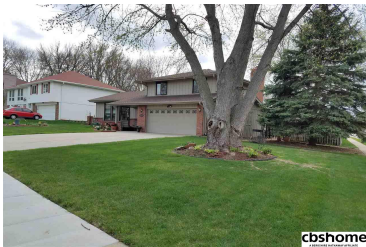

MLS # 21807220 | 3 Bedrooms | 3 Bathrooms | 2 Garage Spaces | 2006 Total Sqft | 1976 Year Built

m
AFFILIATE

cbshome

cbshome

cbshome

cbshome

Remarks

Open, Sunday May 6 1:00-3:00 23 Yrs Pride & Ownership shows. Just under quarter acre corner lot. Beautiful garden landscaping. 24x24 Screened sunporch great for relaxing. Expanded kitchen w/granite, stainless appliances, & hardwood floors. Cozy family room w/fireplace. Extra finished space in basement perfect for kids or crafting. This one is worth a look! Easy access to Dodge Expressway, shopping, restaurants. AMA.