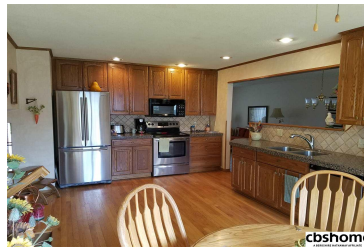

MLS # 21807220 | 3 Bedrooms | 3 Bathrooms | 2 Garage Spaces | 2006 Total Sqft | 1976 Year Built

m
AFFILIATE

cbshome

cbshome

cbshome

cbshome

Remarks

Open, Sunday May 6 1:00-3:00 23 Yrs Pride & Ownership shows. Just under quarter acre corner lot. Beautiful garden landscaping. 24x24 Screened sunporch great for relaxing. Expanded kitchen w/granite, stainless appliances, & hardwood floors. Cozy family room w/fireplace. Extra finished space in basement perfect for kids or crafting. This one is worth a look! Easy access to Dodge Expressway, shopping, restaurants. AMA.