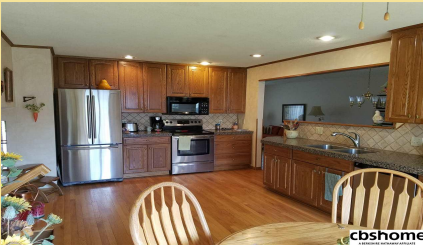

cbshome

Information has not been verified, is not guaranteed and is Copyright (c) 2018 CBSHOME

cbshome
A BERKSHIRE HATHAWAY AFFILIATE

Bring it home.