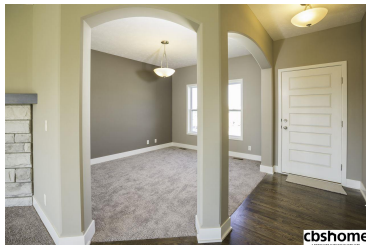

MLS # 21807192 | 4 Bedrooms | 3 Bathrooms | 3 Garage Spaces | 2276 Total Sqft | 2017 Year Built

cbshome

cbshome

cbshome

cbshome

Remarks

Fall in Love with "The Concord" by Nelson Builders. Marvel at the stunning stone fire place, arched flex area(perfect for a dreamy office!)&windows that let in tons of light! The magic continues in the kitchen with a walk-in pantry, granite counters, tile backsplash& unique lights. The hub of all daily activity can be found right off the garage-the drop zone, staircase, 1/2 bath & laundry. Upstairs you will find a master retreat, jack-n-jill bathroom & spacious bedrooms!