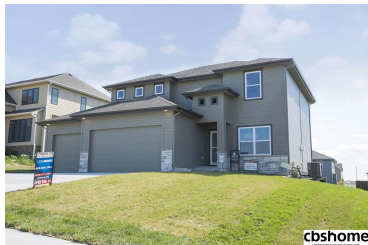

MLS # 21807192 | 4 Bedrooms | 3 Bathrooms | 3 Garage Spaces | 2276 Total Sqft | 2017 Year Built

cbshome

cbshome

cbshome

cbshome

Remarks

Fall in Love with "The Concord" by Nelson Builders. Marvel at the stunning stone fire place, arched flex area(perfect for a dreamy office!)&windows that let in tons of light! The magic continues in the kitchen with a walk-in pantry, granite counters, tile backsplash& unique lights. The hub of all daily activity can be found right off the garage-the drop zone, staircase, 1/2 bath & laundry. Upstairs you will find a master retreat, jack-n-jill bathroom & spacious bedrooms!