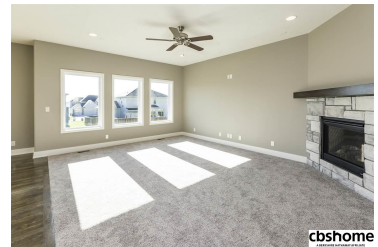

## Remarks

Fall in Love with "The Concord" by Nelson Builders. Marvel at the stunning stone fire place, arched flex area(perfect for a dreamy office!)&windows that let in tons of light! The magic continues in the kitchen with a walk-in pantry, granite counters, tile backsplash& unique lights. The hub of all daily activity can be found right off the garage-the drop zone, staircase, 1/2 bath & laundry. Upstairs you will find a master retreat, jack-n-jill bathroom & spacious bedrooms! Open Sundays 1-4pm