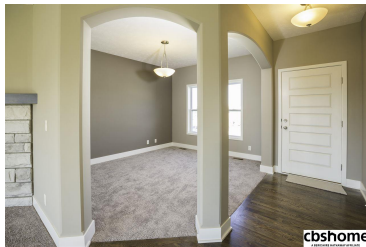

## Remarks

Fall in Love with "The Concord" by Nelson Builders. Marvel at the stunning stone fire place, arched flex area(perfect for a dreamy office!)&windows that let in tons of light! The magic continues in the kitchen with a walk-in pantry, granite counters, tile backsplash& unique lights. The hub of all daily activity can be found right off the garage-the drop zone, staircase, 1/2 bath & laundry. Upstairs you will find a master retreat, jack-n-jill bathroom & spacious bedrooms! Open Sundays 1-4pm