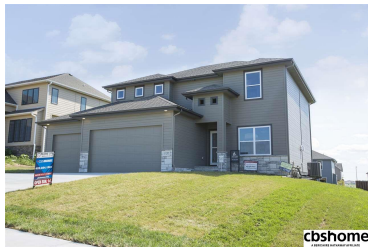

MLS # 21807192 | 4 Bedrooms | 3 Bathrooms | 3 Garage Spaces | 2276 Total Sqft | 2017 Year Built

**m**  
AFFILIATE

## Remarks

Fall in Love with "The Concord" by Nelson Builders. Marvel at the stunning stone fire place, arched flex area(perfect for a dreamy office!)&windows that let in tons of light! The magic continues in the kitchen with a walk-in pantry, granite counters, tile backsplash& unique lights. The hub of all daily activity can be found right off the garage-the drop zone, staircase, 1/2 bath & laundry. Upstairs you will find a master retreat, jack-n-jill bathroom & spacious bedrooms! Open Sundays 1-4pm