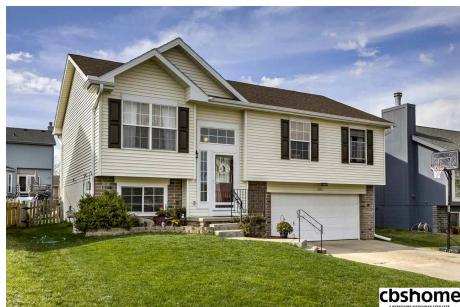

8013 Newport Avenue

\$145,000

MLS # 21807175 | 3 Bedrooms | 2 Bathrooms

2 Garage Spaces | 1347 Total Sqft | 1999 Year Built

This adorable Brookfield split entry is completely MOVE-IN ready! You will enjoy the beautiful wood flooring throughout the main level, fresh carpet and designer colors. Relax or entertain on back deck overlooking the fenced yard with playset, garden and firepit. Finished lower level makes a great office, playroom or man cave. ALL appliances stay!