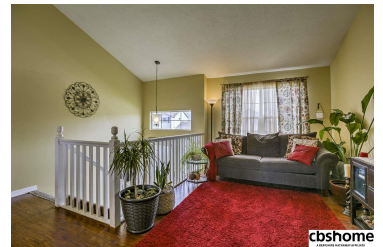

MLS # 21807175 | 3 Bedrooms | 2 Bathrooms | 2 Garage Spaces | 1347 Total Sqft | 1999 Year Built

Remarks

This adorable Brookfield split entry is completely MOVE-IN ready! You will enjoy the beautiful wood flooring throughout the main level, fresh carpet and designer colors. Relax or entertain on back deck overlooking the fenced yard with playset, garden and firepit. Finished lower level makes a great office, playroom or man cave. ALL appliances stay!