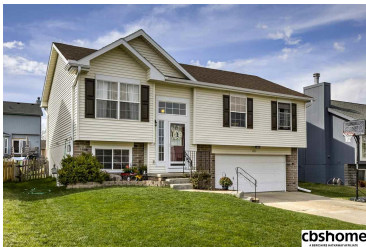

MLS # 21807175 | 3 Bedrooms | 2 Bathrooms | 2 Garage Spaces | 1347 Total Sqft | 1999 Year Built

Remarks

This adorable Brookfield split entry is completely MOVE-IN ready! You will enjoy the beautiful wood flooring throughout the main level, fresh carpet and designer colors. Relax or entertain on back deck overlooking the fenced yard with playset, garden and firepit. Finished lower level makes a great office, playroom or man cave. ALL appliances stay!