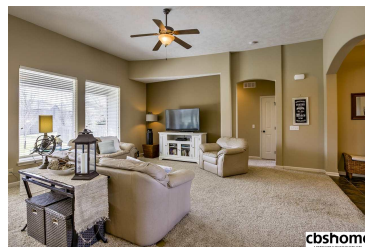

MLS # 21807106 | 3 Bedrooms | 3 Bathrooms | 3 Garage Spaces | 2924 Total Sqft | 2012 Year Built

Remarks

Sensational Ranch backs to Green Space & Park in Ashford Hollow! Open & Inviting w/10ft ceilings, lrg windows & split bdrm plan. Kitchen features New Luxury Vinyl (2018), birch cabinets, granite counters, SS appli & XL W-I pantry. MSTR features whirlpool tub, dbl sinks, tile flr & W-I closet. Fully finished LL has huge Family Rm w/built-in entertainment area, 3 daylight windows & 3/4 Bath. Beautifully landscaped, enlarged back patio, sprinklers & direct access to park from your backyard.