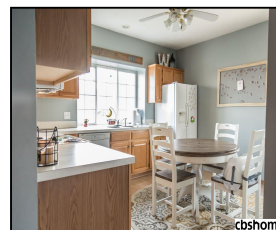

1127 Rawhide Road

\$180,000

Remarks

Freshly painted exterior and interior. New carpet. Huge eat in kitchen with loads of cabinets. Beautiful window overlooking the yard. Open floor plan with cathedral ceiling and a cozy fireplace on the main level. Updated baths with new tile floors and showers, counters and sinks. Enjoy the spacious yard with the 6' privacy fence. Great Papillion Schools. Great location! What more could you ask for!

Features & Amenities

County	Douglas County	Bedrooms	3	MLS#	21807074
Subdivision	Overland Hills	Bathrooms	2	Status	NEW
Living Room Size	11'7"x18'5"	# of Rooms	6	Tax Amount	\$3,040
Dining Room size		# of Fireplaces	1	Tax Year	\$2,017
Kitchen Size	16'x12'	Garage Spaces	2	Year Built	2000
Master Bedroom Size	11'5"x11'7"	3rd Floor SqFt	0	Walk-Out	No
Bedroom #2 Size		2nd Floor SqFt	0	Basement	
Bedroom #3 Size		Main Floor SqFt	1012	Grade School	Trumble Park
Bedroom #4 Size		Total Finished SqFt	1433	Jr.High School	Papillion
Family Room Size		Finished Below Grade	421	High School	Papillion-La Vista South
Other Room 1 Size		Lot Dimensions	131.2 W, 53.9 N, 118.6 E, 53.9, 65.1 S		