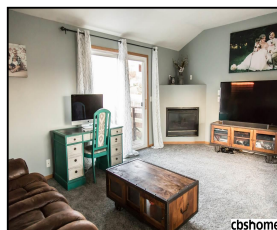

1127 Rawhide Road

\$180,000

Remarks

Freshly painted exterior and interior. New carpet. Huge eat in kitchen with loads of cabinets. Beautiful window overlooking the yard. Open floor plan with cathedral ceiling and a cozy fireplace on the main level. Updated baths with new tile floors and showers, counters and sinks. Enjoy the spacious yard with the 6' privacy fence. Great Papillion Schools. Great location! What more could you ask for!

Features & Amenities

County	Douglas County	Bedrooms	3	MLS#	21807074
Subdivision	Overland Hills	Bathrooms	2	Status	NEW
Living Room Size	11'7"x18'5"	# of Rooms	6	Tax Amount	\$3,040
Dining Room size		# of Fireplaces	1	Tax Year	\$2,017
Kitchen Size	16'x12'	Garage Spaces	2	Year Built	2000
Master Bedroom Size	11'5"x11'7"	3rd Floor SqFt	0	Walk-Out	No
Bedroom #2 Size		2nd Floor SqFt	0	Basement	
Bedroom #3 Size		Main Floor SqFt	1012	Grade School	Trumble Park
Bedroom #4 Size		Total Finished SqFt	1433	Jr.High School	Papillion
Family Room Size		Finished Below Grade	421	High School	Papillion-La Vista South
Other Room 1 Size		Lot Dimensions	131.2 W, 53.9 N, 118.6 E, 53.9, 65.1 S		