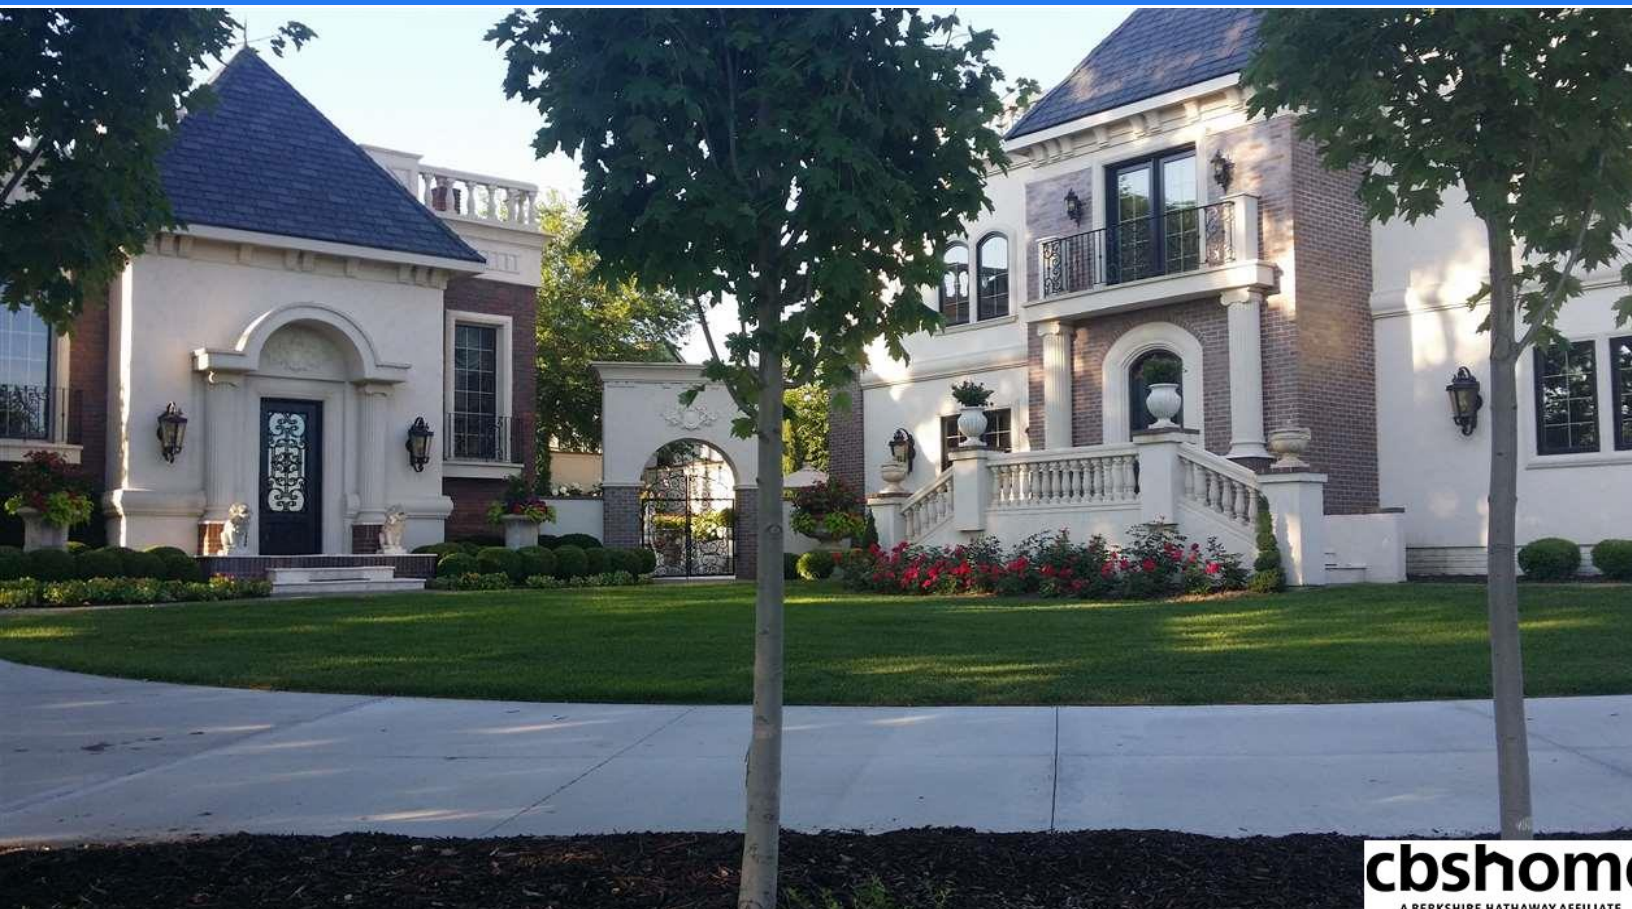

19136 Harrison Street

\$849,900

Ralph Marasco
 CBSHOME
 Ralph.Marasco@cbshome.com
 402-697-4272

MLS # 21806009 | 2 Bedrooms | 4 Bathrooms | 2 Garage Spaces | 3544 Total Sqft | 2013 Year Built

cbshome
 A BERKSHIRE HATHAWAY AFFILIATE

Welcome to "Chateau Mirabelle". This unique estate offers quality rarely seen with design & function. This listing includes a main house & an adjacent guest house & office totaling over 3500 sq ft of finished living space. Attention to detail in the highest manner. Features include soaring ceilings, custom cabinetry & window coverings, Lincrusta Wallpaper, over 18 unique & extraordinary chandeliers. Professionally designed w/nothing spared. Lower level is ready to accommodate another bed & bath.

Features & Amenities

County	Douglas County	Bedrooms	2	MLS#	21806009
Subdivision	Chateau De La Mirabelle	Bathrooms	4	Status	ACTIVE
Living Room Size	23.0x11.09	# of Rooms	6	Tax Amount	\$6,402
Dining Room size		# of Fireplaces	1	Tax Year	\$2,017
Kitchen Size	12.06x9.08	Garage Spaces	2	Year Built	2013
Master Bedroom Size	17.08x14.02	3rd Floor SqFt	0	Walk-Out	No
Bedroom #2 Size		2nd Floor SqFt	886	Basement	
Bedroom #3 Size		Main Floor SqFt	1846	Grade School	Reeder
Bedroom #4 Size		Total Finished SqFt	3544	Jr.High School	Beadle
Family Room Size		Finished Below Grade	812	High School	Millard West
Other Room 1 Size	10.05x9.06	Lot Dimensions	112 x 296		