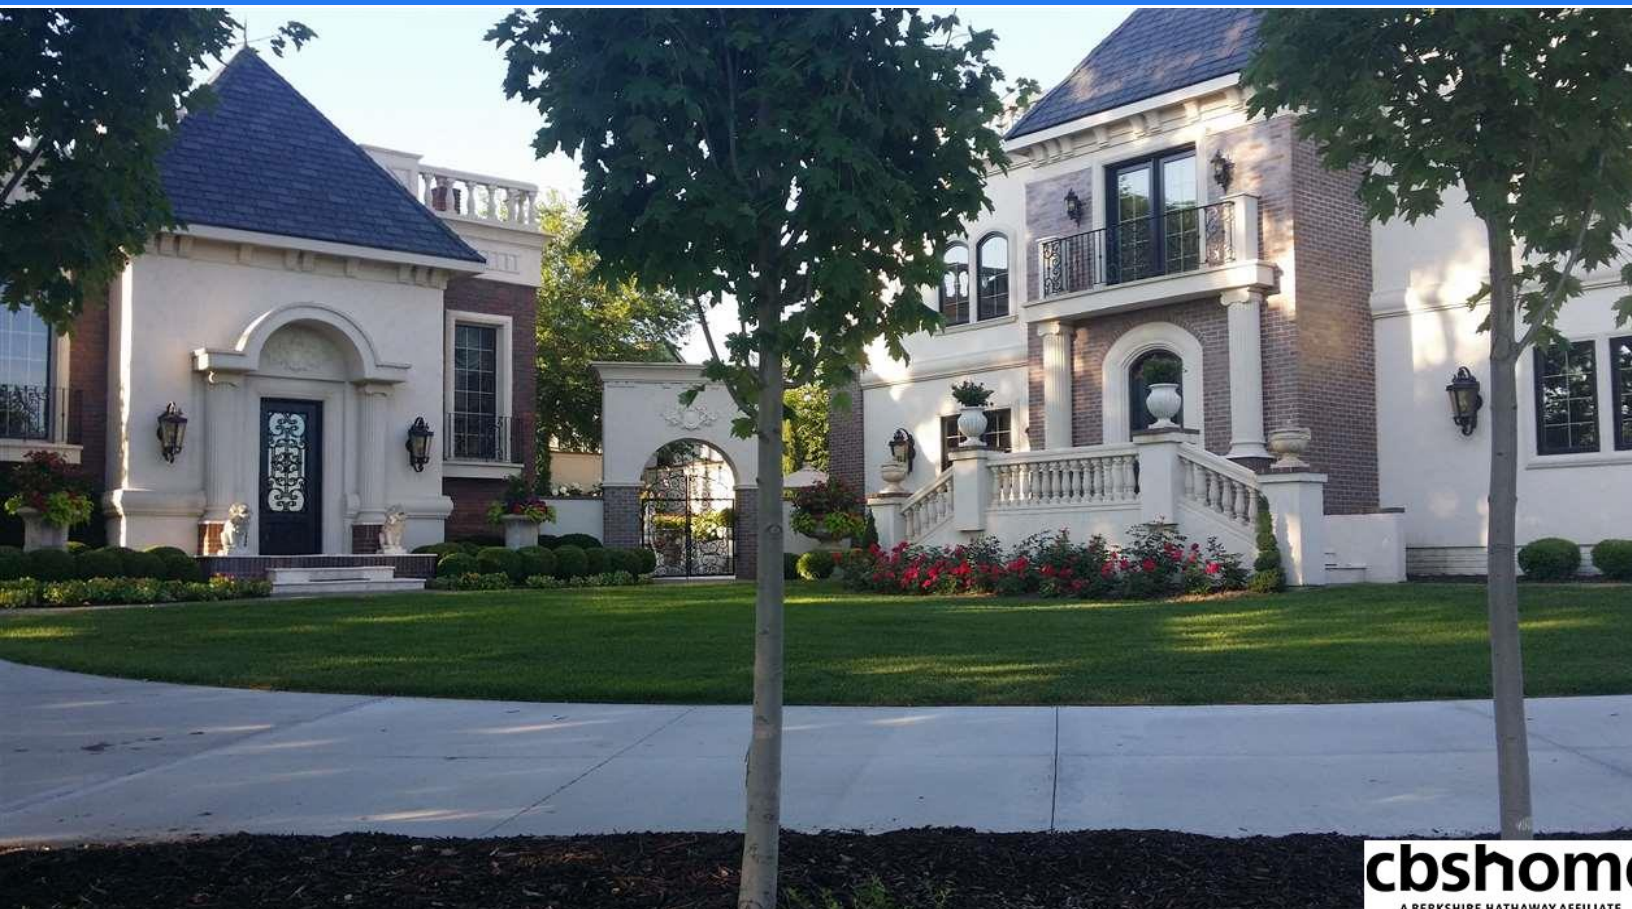

# 19136 Harrison Street

## \$799,000

**Ralph Marasco**  
 CBSHOME  
 Ralph.Marasco@cbshome.com  
 402-697-4272

MLS # 21806009 | 2 Bedrooms | 4 Bathrooms | 2 Garage Spaces | 3544 Total Sqft | 2014 Year Built

**cbshome**  
 A BERKSHIRE HATHAWAY AFFILIATE

Welcome to "Chateau Mirabelle". This unique estate offers quality rarely seen with design & function. This listing includes a main house & an adjacent guest house & office totaling over 3500 sq ft of finished living space. Attention to detail in the highest manner. Features include soaring ceilings, custom cabinetry & window coverings, Lincrusta Wallpaper, over 18 unique & extraordinary chandeliers. Professionally designed w/nothing spared. Lower level is ready to accommodate another bed & bath.

### Features & Amenities

<b>County</b>	Douglas County	<b>Bedrooms</b>	2	<b>MLS#</b>	21806009
<b>Subdivision</b>	Chateau De La Mirabelle	<b>Bathrooms</b>	4	<b>Status</b>	ACTIVE
<b>Living Room Size</b>	23.0x11.09	<b># of Rooms</b>	6	<b>Tax Amount</b>	\$6,402
<b>Dining Room size</b>		<b># of Fireplaces</b>	1	<b>Tax Year</b>	\$2,017
<b>Kitchen Size</b>	12.06x9.08	<b>Garage Spaces</b>	2	<b>Year Built</b>	2014
<b>Master Bedroom Size</b>	17.08x14.02	<b>3rd Floor SqFt</b>	0	<b>Walk-Out</b>	No
<b>Bedroom #2 Size</b>		<b>2nd Floor SqFt</b>	886	<b>Basement</b>	
<b>Bedroom #3 Size</b>		<b>Main Floor SqFt</b>	1846	<b>Grade School</b>	Reeder
<b>Bedroom #4 Size</b>		<b>Total Finished SqFt</b>	3544	<b>Jr.High School</b>	Beadle
<b>Family Room Size</b>		<b>Finished Below Grade</b>	812	<b>High School</b>	Millard West
<b>Other Room 1 Size</b>	10.05x9.06	<b>Lot Dimensions</b>	112 x 296		