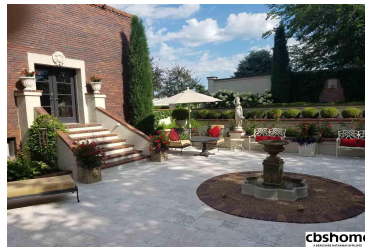

MLS # 21806009 | 2 Bedrooms | 4 Bathrooms | 2 Garage Spaces | 3544 Total Sqft | 2013 Year Built

**m**  
AFFILIATE

Remarks

Welcome to "Chateau Mirabelle". This unique estate offers quality rarely seen with design & function. This listing includes a main house & an adjacent guest house & office totaling over 3500 sq ft of finished living space. Attention to detail in the highest manner. Features include soaring ceilings, custom cabinetry & window coverings, Lincrusta Wallpaper, over 18 unique & extraordinary chandeliers. Professionally designed w/nothing spared. Lower level is ready to accommodate another bed & bath.