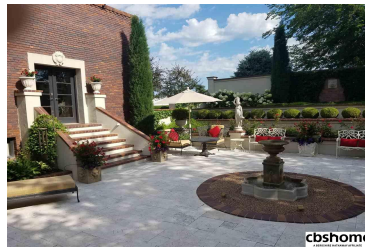

MLS # 21806009 | 2 Bedrooms | 4 Bathrooms | 2 Garage Spaces | 3544 Total Sqft | 2014 Year Built

m
AFFILIATE

Remarks

Welcome to "Chateau Mirabelle". This unique estate offers quality rarely seen with design & function. This listing includes a main house & an adjacent guest house & office totaling over 3500 sq ft of finished living space. Attention to detail in the highest manner. Features include soaring ceilings, custom cabinetry & window coverings, Lincrusta Wallpaper, over 18 unique & extraordinary chandeliers. Professionally designed w/nothing spared. Lower level is ready to accommodate another bed & bath.