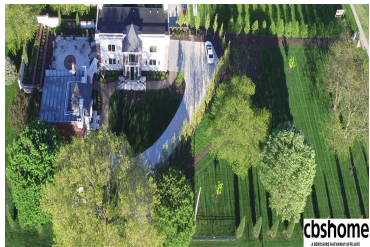

MLS # 21806009 | 2 Bedrooms | 4 Bathrooms | 2 Garage Spaces | 3544 Total Sqft | 2014 Year Built

m
AFFILIATE

Remarks

Welcome to "Chateau Mirabelle". This unique estate offers quality rarely seen with design & function. This listing includes a main house & an adjacent guest house & office totaling over 3500 sq ft of finished living space. Attention to detail in the highest manner. Features include soaring ceilings, custom cabinetry & window coverings, Lincrusta Wallpaper, over 18 unique & extraordinary chandeliers. Professionally designed w/nothing spared. Lower level is ready to accommodate another bed & bath.