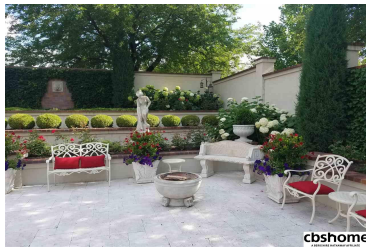

MLS # 21806009 | 2 Bedrooms | 4 Bathrooms | 2 Garage Spaces | 3544 Total Sqft | 2014 Year Built

m
AFFILIATE

Remarks

Welcome to "Chateau Mirabelle". This unique estate offers quality rarely seen with design & function. This listing includes a main house & an adjacent guest house & office totaling over 3500 sq ft of finished living space. Attention to detail in the highest manner. Features include soaring ceilings, custom cabinetry & window coverings, Lincrusta Wallpaper, over 18 unique & extraordinary chandeliers. Professionally designed w/nothing spared. Lower level is ready to accommodate another bed & bath.