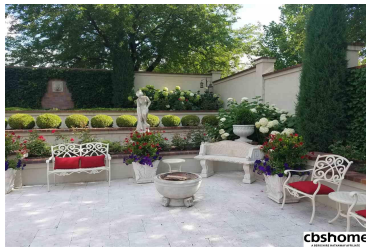

MLS # 21806009 | 2 Bedrooms | 4 Bathrooms | 2 Garage Spaces | 3544 Total Sqft | 2013 Year Built

**m**  
AFFILIATE

Remarks

Welcome to "Chateau Mirabelle". This unique estate offers quality rarely seen with design & function. This listing includes a main house & an adjacent guest house & office totaling over 3500 sq ft of finished living space. Attention to detail in the highest manner. Features include soaring ceilings, custom cabinetry & window coverings, Lincrusta Wallpaper, over 18 unique & extraordinary chandeliers. Professionally designed w/nothing spared. Lower level is ready to accommodate another bed & bath.