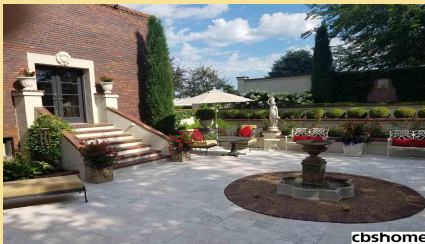

cbshome
A BERKSHIRE HATHAWAY AFFILIATE

19136 Harrison Street

\$849,900

MLS # 21806009 | 2 Bedrooms | 4 Bathrooms | 2 Garage Spaces | 3544 Total Sqft | 2013 Year Built

cbshome

cbshome

cbshome

Remarks

Welcome to "Chateau Mirabelle". This unique estate offers quality rarely seen with design & function. This listing includes a main house & an adjacent guest house & office totaling over 3500 sq ft of finished living space. Attention to detail in the highest manner. Features include soaring ceilings, custom cabinetry & window coverings, Lincrusta Wallpaper, over 18 unique & extraordinary chandeliers. Professionally designed w/nothing spared. Lower level is ready to accommodate another bed & bath.