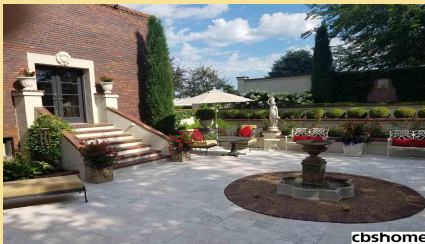

cbshome
A BERKSHIRE HATHAWAY AFFILIATE

19136 Harrison Street

\$799,000

MLS # 21806009 | 2 Bedrooms | 4 Bathrooms | 2 Garage Spaces | 3544 Total Sqft | 2014 Year Built

cbshome

cbshome

cbshome

Remarks

Welcome to "Chateau Mirabelle". This unique estate offers quality rarely seen with design & function. This listing includes a main house & an adjacent guest house & office totaling over 3500 sq ft of finished living space. Attention to detail in the highest manner. Features include soaring ceilings, custom cabinetry & window coverings, Lincrusta Wallpaper, over 18 unique & extraordinary chandeliers. Professionally designed w/nothing spared. Lower level is ready to accommodate another bed & bath.