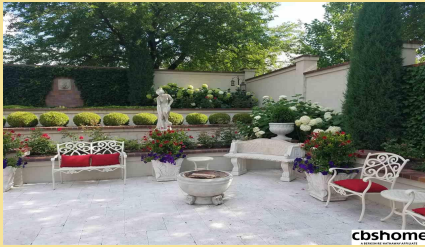

cbshome
A BERKSHIRE HATHAWAY AFFILIATE

19136 Harrison Street

\$849,900

MLS # 21806009 | 2 Bedrooms | 4 Bathrooms | 2 Garage Spaces | 3544 Total Sqft | 2013 Year Built

cbshome

cbshome

cbshome

Remarks

Welcome to "Chateau Mirabelle". This unique estate offers quality rarely seen with design & function. This listing includes a main house & an adjacent guest house & office totaling over 3500 sq ft of finished living space. Attention to detail in the highest manner. Features include soaring ceilings, custom cabinetry & window coverings, Lincrusta Wallpaper, over 18 unique & extraordinary chandeliers. Professionally designed w/nothing spared. Lower level is ready to accommodate another bed & bath.