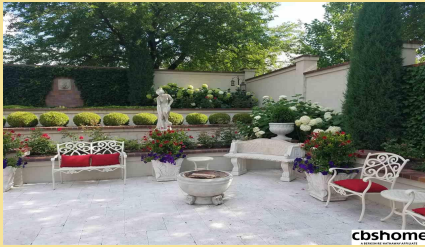

cbshome
A BERKSHIRE HATHAWAY AFFILIATE

19136 Harrison Street

\$799,000

MLS # 21806009 | 2 Bedrooms | 4 Bathrooms | 2 Garage Spaces | 3544 Total Sqft | 2014 Year Built

cbshome

cbshome

cbshome

Remarks

Welcome to "Chateau Mirabelle". This unique estate offers quality rarely seen with design & function. This listing includes a main house & an adjacent guest house & office totaling over 3500 sq ft of finished living space. Attention to detail in the highest manner. Features include soaring ceilings, custom cabinetry & window coverings, Lincrusta Wallpaper, over 18 unique & extraordinary chandeliers. Professionally designed w/nothing spared. Lower level is ready to accommodate another bed & bath.