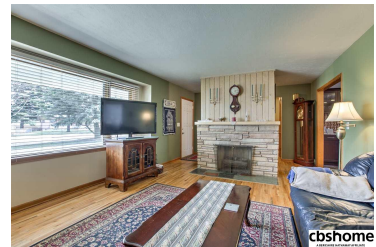

### Remarks

You Had Me At: Amazing New Kitchen w/Granite Counters, Beautiful Dark Woodwork, Stainless Steel Appliances, Recessed Lighting, Large Pantry, Office Area, New Floor and Glass Cabinets! Eating Area w/Bay Window! Beautiful Wood Flrs, Large Living Rm w/Awesome Stone Fireplace w/Mantel. Master Br w/3/4 Bath! Finished Lower Level w/Yet Another Fireplace, Huge Book Shelves w/Desk! Adorable Wet Bar w/Knotty Pine Look! LL Br. Flat Back Yrd w/Extra Large Shed! AMA Pre Inspected! HVAC 2014