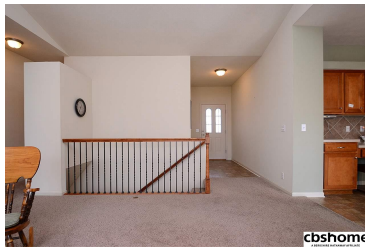

MLS # 21805892 | 3 Bedrooms | 2 Bathrooms | 2 Garage Spaces | 1974 Total Sqft | 2009 Year Built

cbshome

cbshome

cbshome

cbshome

Remarks

Well maintained ranch has a wonderful open layout with 2 full baths on the main level. Convert the kitchen closet into a pantry, stainless steel appliances (new dishwasher and disposal). Enjoy the fenced level back yard with an updated large deck. Master bedroom has a large walk-in closet. Main floor laundry, extra storage in garage, some finished square feet in the basement, but easily finish off the remaining lower level and add more FSF. All appliances remain, even the washer and dryer!