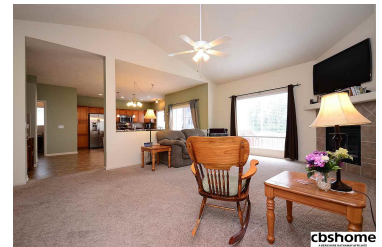

MLS # 21805892 | 3 Bedrooms | 2 Bathrooms | 2 Garage Spaces | 1974 Total Sqft | 2009 Year Built

cbshome

cbshome

cbshome

cbshome

Remarks

Well maintained ranch has a wonderful open layout with 2 full baths on the main level. Convert the kitchen closet into a pantry, stainless steel appliances (new dishwasher and disposal). Enjoy the fenced level back yard with an updated large deck. Master bedroom has a large walk-in closet. Main floor laundry, extra storage in garage, some finished square feet in the basement, but easily finish off the remaining lower level and add more FSF. All appliances remain, even the washer and dryer!