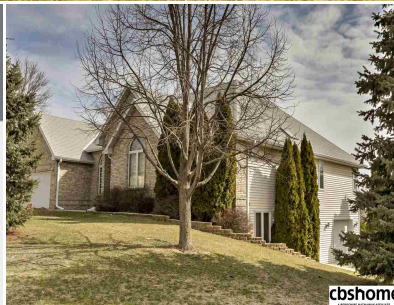

**cbshome**  
A BERKSHIRE HATHAWAY AFFILIATE

Bring it home.

**Just  
Listed**

cbshome

cbshome

cbshome

cbshome

**\$365,000**

21206 Ridgewood Road Circle  
Omaha, NE  
MLS # 21805842

**Georgie Vint**  
CBSHOME  
Georgie.Vint@cbshome.com  
402-697-4218

Information has not been verified, is not guaranteed and is Copyright (c) 2018 CBSHOME