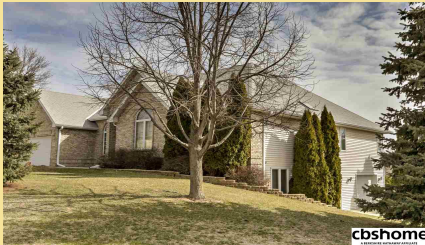

cbshome
A BERKSHIRE HATHAWAY AFFILIATE

21206 Ridgewood Road Circle

\$365,000

MLS # 21805842 | 4 Bedrooms | 4 Bathrooms | 4 Garage Spaces | 3764 Total Sqft | 1997 Year Built

cbshome

cbshome

cbshome

Remarks

You Had Me At: Excellent Lrg Ranch w/2 Full Baths w/Whirlpool Tubs and 4 Car Gar! Beautiful Light Bright Kit w/Breakfast Bar, Stainless Steel Appliances & Overlooks an Enormous Eating area w/Bench Seats! Dining Rm Area For those Quiet Evenings! Walk Out Fin Lower Level w/ 3/4 Bath, Exercise Rm, 2 Brs and Rec Rm. Sprinklers for Large 147 X 137 Lot! Vinyl Siding! Very White And Bright Home Waiting For Your Colors! 2 Garages up and 2 Down! Main Flr Utility! AMA