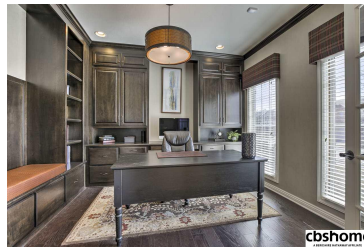

MLS # 21803624 | 5 Bedrooms | 5 Bathrooms | 3 Garage Spaces | 5048 Total Sqft | 2010 Year Built

m
AFFILIATE

cbshome

cbshome

cbshome

cbshome

Remarks

CONTRACT PENDING. Impressive 2-Story in Elkhorn's Pacific Pointe! Over \$80k in modern updates-Contemporary Ofc w/wd flrs & built-in cabinetry, New LR window molding, custom closet addition in Mstr ('14), Newly finished LL ('14) w/Rec & Family areas, built-ins w/bench, granite bar w/fridge & micro, BR5 & ¾ BA. Gourmet Kit w/designer cabinets, mega island, granite, SS appls, XL W-I pantry & spacious Dinette w/2nd FP. MSTR STE has spa-like bath & His/Her closet. Prof landscaped, fence & sprinklers.