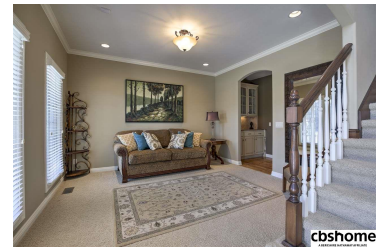

MLS # 21803624 | 5 Bedrooms | 5 Bathrooms | 3 Garage Spaces | 5048 Total Sqft | 2010 Year Built

m
AFFILIATE

cbshome

cbshome

cbshome

cbshome

Remarks

CONTRACT PENDING. Impressive 2-Story in Elkhorn's Pacific Pointe! Over \$80k in modern updates-Contemporary Ofc w/wd flrs & built-in cabinetry, New LR window molding, custom closet addition in Mstr ('14), Newly finished LL ('14) w/Rec & Family areas, built-ins w/bench, granite bar w/fridge & micro, BR5 & ¾ BA. Gourmet Kit w/designer cabinets, mega island, granite, SS appls, XL W-I pantry & spacious Dinette w/2nd FP. MSTR STE has spa-like bath & His/Her closet. Prof landscaped, fence & sprinklers.