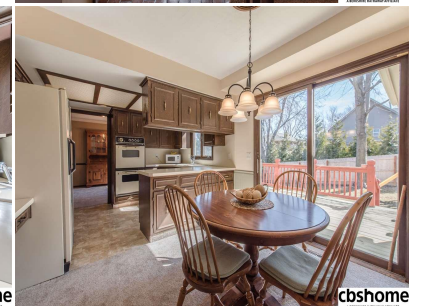

cbshome
A BERKSHIRE HATHAWAY AFFILIATE

$232,500

16627 Martha Circle
Omaha, NE
MLS # 21803578

Nancy Boe
CBSHOME
Nancy.Boe@cbshome.com
402-697-4203

Information has not been verified, is not guaranteed and is Copyright (c) 2018 CBSHOME

cbshome
A BERKSHIRE HATHAWAY AFFILIATE

Bring it home.