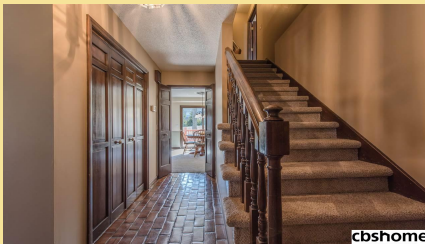

cbshome
A BERKSHIRE HATHAWAY AFFILIATE

Nancy Boe
CBSHOME
Nancy.Boe@cbshome.e
402-697-4203

Information has not been verified, is not guaranteed and is Copyright (c) 2018 CBSHOME