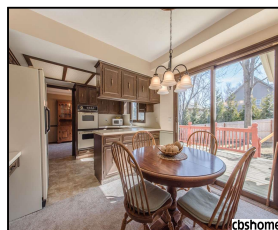

16627 Martha Circle

\$232,500

Remarks

Lots of care by long-time owner. Fresh paint, new carpet. Spacious rooms. Double vanity in 2nd floor hall bath. Solid wood interior doors. Large bedrooms. Walk-in closets in 2 bedrooms. Wood fence and deck in private back yard. Large workshop in lower level. Cul-de-sac location within blocks of Morton Elementary School and Lakeside Hospital. Sprinkler System. New Deck. New hot water heater.

Features & Amenities

County	Douglas County	Bedrooms	4	MLS#	21803578
Subdivision	Leewood Southview	Bathrooms	3	Status	ACTIVE
Living Room Size	19.7 x 13.9	# of Rooms	1	Tax Amount	\$3,740
Dining Room size	11.2 x 12	# of Fireplaces	1	Tax Year	\$2,018
Kitchen Size	18 x 12	Garage Spaces	2	Year Built	1976
Master Bedroom Size	18.9 x 12.4	3rd Floor SqFt	0	Walk-Out	No
Bedroom #2 Size	13.7 x 10.4	2nd Floor SqFt	1144	Basement	
Bedroom #3 Size	12.5 x 13.1	Main Floor SqFt	1060	Grade School	J Sterling Morton
Bedroom #4 Size	12.5 x 11.7	Total Finished SqFt	3122	Jr.High School	Kiewit
Family Room Size	19.6 x 14.5	Finished Below Grade	918	High School	Millard North
Other Room 1 Size	18.5 x 9.11	Lot Dimensions	124 x 70		