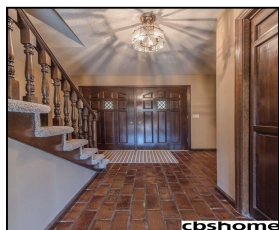

16627 Martha Circle

\$232,500

Remarks

Lots of care by long-time owner. Fresh paint, new carpet. Spacious rooms. Double vanity in 2nd floor hall bath. Solid wood interior doors. Large bedrooms. Walk-in closets in 2 bedrooms. Wood fence and deck in private back yard. Large workshop in lower level. Cul-de-sac location within blocks of Morton Elementary School and Lakeside Hospital. Sprinkler System. New Deck. New hot water heater.

Features & Amenities

County	Douglas County	Bedrooms	4	MLS#	21803578
Subdivision	Leewood Southview	Bathrooms	3	Status	ACTIVE
Living Room Size	19.7 x 13.9	# of Rooms	1	Tax Amount	\$3,740
Dining Room size	11.2 x 12	# of Fireplaces	1	Tax Year	\$2,018
Kitchen Size	18 x 12	Garage Spaces	2	Year Built	1976
Master Bedroom Size	18.9 x 12.4	3rd Floor SqFt	0	Walk-Out	No
Bedroom #2 Size	13.7 x 10.4	2nd Floor SqFt	1144	Basement	
Bedroom #3 Size	12.5 x 13.1	Main Floor SqFt	1060	Grade School	J Sterling Morton
Bedroom #4 Size	12.5 x 11.7	Total Finished SqFt	3122	Jr.High School	Kiewit
Family Room Size	19.6 x 14.5	Finished Below Grade	918	High School	Millard North
Other Room 1 Size	18.5 x 9.11	Lot Dimensions	124 x 70		