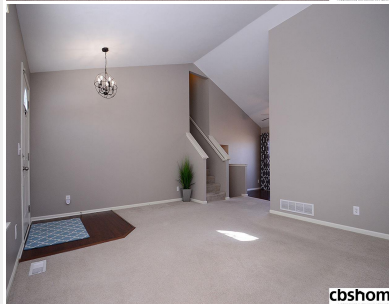

cbshome
A BERKSHIRE HATHAWAY AFFILIATE

Bring it home.

**Just
Listed**

cbshome

cbshome

cbshome

cbshome

$185,000

7834 S 161st Terrace
Omaha, NE
MLS # 21803539

Brent Blythe
CBSHOME
Brent.Blythe@cbshome.com
402-676-5081

Information has not been verified, is not guaranteed and is Copyright (c) 2018 CBSHOME

cbshome
A BERKSHIRE HATHAWAY AFFILIATE

Bring it home.