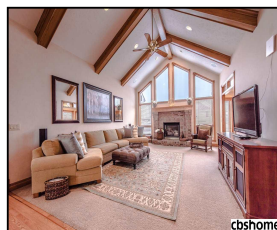

9332 Valley View Drive

\$365,000

Remarks

Quality Birchwood, all brick, gorgeous ranch home. Lots of bells & whistles! Vaulted ceiling, cozy hearth room in kitchen, hardwood floors, solid 6 panel doors, 3 fireplaces, crown molding, built-ins, main level laundry & covered deck overlooking large, level fenced yard. Finished lower level with grand wet bar & open living area, workshop, huge storage room AND a mechanics dream come true with this heated 6 car garage! Intercom, central vac, surround sound, full IRON fence, & more!

Features & Amenities

County	Douglas County	Bedrooms	3	MLS#	21802022
Subdivision	Southwind II	Bathrooms	3	Status	PENDING
Living Room Size	16 x 22	# of Rooms	11	Tax Amount	\$8,099
Dining Room size	8 x 8	# of Fireplaces	3	Tax Year	\$2,017
Kitchen Size	24 x 16	Garage Spaces	6	Year Built	2003
Master Bedroom Size	18 x 14	3rd Floor SqFt	0	Walk-Out	Yes
Bedroom #2 Size	11 x 12	2nd Floor SqFt	0	Basement	
Bedroom #3 Size	11 x 12	Main Floor SqFt	1953	Grade School	Parkview Heights
Bedroom #4 Size		Total Finished SqFt	3498	Jr.High School	La Vista
Family Room Size		Finished Below Grade	1545	High School	Papillion-La Vista
Other Room 1 Size		Lot Dimensions	92.45 x 128 x 92.45 x 128		