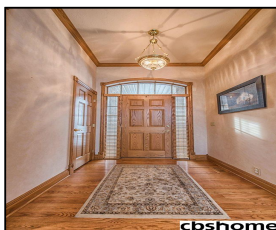

9332 Valley View Drive

\$365,000

Remarks

Quality Birchwood, all brick, gorgeous ranch home. Lots of bells & whistles! Vaulted ceiling, cozy hearth room in kitchen, hardwood floors, solid 6 panel doors, 3 fireplaces, crown molding, built-ins, main level laundry & covered deck overlooking large, level fenced yard. Finished lower level with grand wet bar & open living area, workshop, huge storage room AND a mechanics dream come true with this heated 6 car garage! Intercom, central vac, surround sound, full IRON fence, & more!

Features & Amenities

County	Douglas County	Bedrooms	3	MLS#	21802022
Subdivision	Southwind II	Bathrooms	3	Status	PENDING
Living Room Size	16 x 22	# of Rooms	11	Tax Amount	\$8,099
Dining Room size	8 x 8	# of Fireplaces	3	Tax Year	\$2,017
Kitchen Size	24 x 16	Garage Spaces	6	Year Built	2003
Master Bedroom Size	18 x 14	3rd Floor SqFt	0	Walk-Out	Yes
Bedroom #2 Size	11 x 12	2nd Floor SqFt	0	Basement	
Bedroom #3 Size	11 x 12	Main Floor SqFt	1953	Grade School	Parkview Heights
Bedroom #4 Size		Total Finished SqFt	3498	Jr.High School	La Vista
Family Room Size		Finished Below Grade	1545	High School	Papillion-La Vista
Other Room 1 Size		Lot Dimensions	92.45 x 128 x 92.45 x 128		