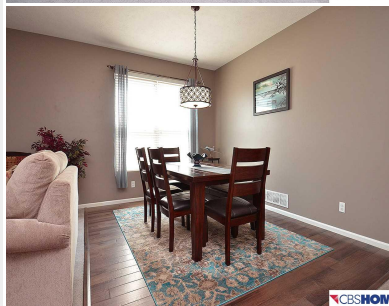

Bring it home.

**Just  
Listed**

**\$255,000**

2412 Mineral Drive  
Papillion, NE  
MLS # 21801944

**Marvene Vancil**  
CBSHOME  
Marvene.Vancil@cbshome.cor  
402-697-4414

Information has not been verified, is not guaranteed and is Copyright (c) 2018 CBSHOME