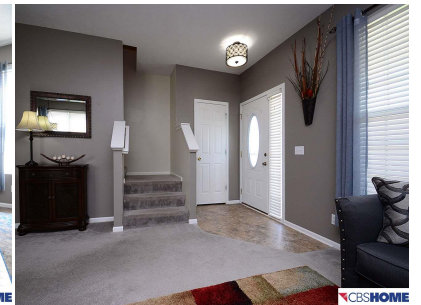

Bring it home.

**Just  
Listed**

**\$255,000**

2412 Mineral Drive  
Papillion, NE  
MLS # 21801944

**Marvene Vancil**  
CBSHOME  
Marvene.Vancil@cbshome.cor  
402-697-4414

Information has not been verified, is not guaranteed and is Copyright (c) 2018 CBSHOME