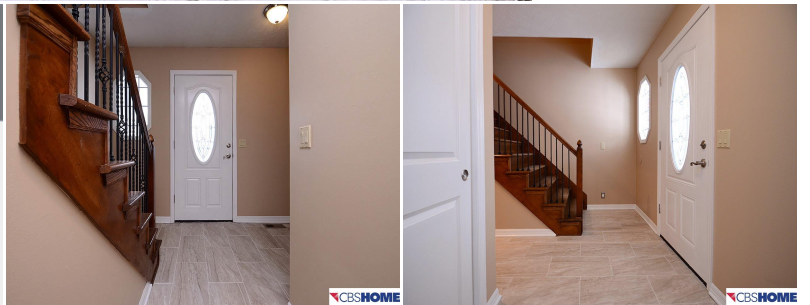

Bring it home.

Just Listed

\$243,900

302 S Fillmore Street
Papillion, NE
MLS # 21801912

Tom and Rosie Kirc
CBSHOME
tom.kircher@cbshome.com
402-201-5055

Information has not been verified, is not guaranteed and is Copyright (c) 2018 CBSHOME