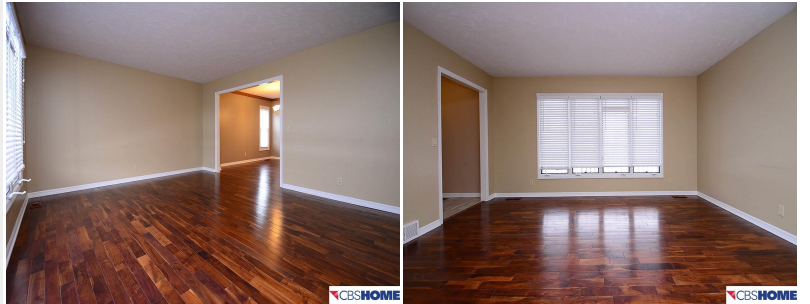

Bring it home.

Just Listed

\$243,900

302 S Fillmore Street
Papillion, NE
MLS # 21801912

Tom and Rosie Kirc
CBSHOME
tom.kircher@cbshome.com
402-201-5055

Information has not been verified, is not guaranteed and is Copyright (c) 2018 CBSHOME