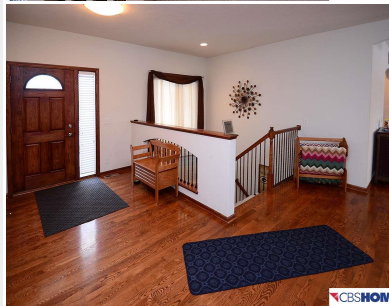

# Just Listed

**\$295,000**  
4212 Edgerton Drive  
Bellevue, NE  
MLS # 21801907

**Angela Vance**  
CBSHOME  
angela.vance@cbshome.com  
402-677-8437

Information has not been verified, is not guaranteed and is Copyright (c) 2018 CBSHOME