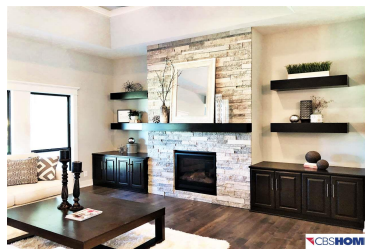

MLS # 21800064 | 5 Bedrooms | 4 Bathrooms | 5 Garage Spaces | 3904 Total Sqft | 2017 Year Built

Remarks

Here is the SHOWCASE HOMES popular 2178 ranch plan that features 5 beds, 4 baths, (Bonus powder bath on main), HUGE 5 car, & 3904 sq. ft. Open floor plan w/ beautiful ceiling treatments. Impressive family room w/ 12' ceiling, stone to ceiling fireplace, & built-in cabinets & shelves. Gorgeous kitchen w/ large island, quartz, hidden walk-in pantry w/ coffee bar, & hardwood floors. Awesome basement w/ large rec room w/ wetbar & 2beds. Showcase provides quality craftsmanship & it shows in every home

April Williams
CBSHOME
April.Williams@cbshome.com
402-301-3012

Information has not been verified, is not guaranteed and is Copyright (c) 2014 CBSHOME

REAL ESTATE | TITLE | MORTGAGE | INSURANCE

MOVE WITH THE BEST.