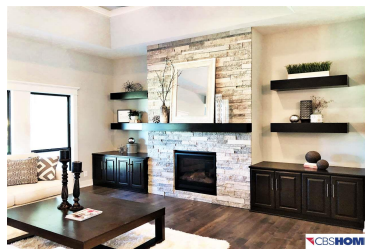

MLS # 21800064 | 5 Bedrooms | 4 Bathrooms | 5 Garage Spaces | 3904 Total Sqft | 2017 Year Built

Remarks

Here is the SHOWCASE HOMES popular 2178 ranch plan that features 5 beds, 4 baths, (Bonus powder bath on main), HUGE 5 car, & 3904 sq. ft. Open floor plan w/ beautiful ceiling treatments. Impressive family room w/ 12' ceiling, stone to ceiling fireplace, & built-in cabinets & shelves. Gorgeous kitchen w/ large island, quartz, hidden walk-in pantry w/ coffee bar, & hardwood floors. Awesome basement w/ large rec room w/ wetbar & 2beds. Showcase provides quality craftsmanship & it shows in every home