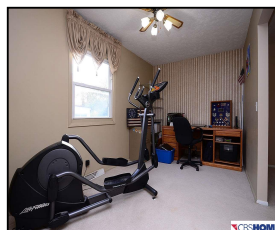

9817 Ames Avenue

\$225,000

Remarks

Come quickly! This large family home is a steal at this price! Fabulous family home ready for you to move right in! Five spacious bedrooms on 2nd level with 2nd floor laundry. Close to schools, parks, shopping & interstate.

Features & Amenities

County	Douglas County	Bedrooms	5	MLS#	21800057
Subdivision	Maple Village	Bathrooms	3	Status	NEW
Living Room Size	20.4x17.5	# of Rooms	12	Tax Amount	\$4,283
Dining Room size	13.7x10	# of Fireplaces	1	Tax Year	\$2,017
Kitchen Size	23x15.7	Garage Spaces	2	Year Built	1969
Master Bedroom Size	15.6x14.9	3rd Floor SqFt	0	Walk-Out	No
Bedroom #2 Size	15x9.3	2nd Floor SqFt	1605	Basement	
Bedroom #3 Size	13.4x9.3	Main Floor SqFt	1710	Grade School	Dodge
Bedroom #4 Size	10x9.6	Total Finished SqFt	3533	Jr.High School	Morton
Family Room Size	19.7x13.5	Finished Below Grade	218	High School	Burke
Other Room 1 Size	13.6x9	Lot Dimensions	127x70		