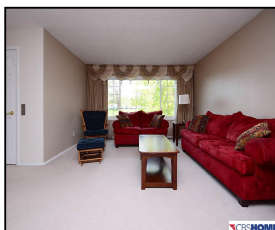

9817 Ames Avenue

\$225,000

Remarks

Come quickly! This large family home is a steal at this price! Fabulous family home ready for you to move right in! Five spacious bedrooms on 2nd level with 2nd floor laundry. Close to schools, parks, shopping & interstate.

Features & Amenities

County	Douglas County	Bedrooms	5	MLS#	21800057
Subdivision	Maple Village	Bathrooms	3	Status	NEW
Living Room Size	20.4x17.5	# of Rooms	12	Tax Amount	\$4,283
Dining Room size	13.7x10	# of Fireplaces	1	Tax Year	\$2,017
Kitchen Size	23x15.7	Garage Spaces	2	Year Built	1969
Master Bedroom Size	15.6x14.9	3rd Floor SqFt	0	Walk-Out	No
Bedroom #2 Size	15x9.3	2nd Floor SqFt	1605	Basement	
Bedroom #3 Size	13.4x9.3	Main Floor SqFt	1710	Grade School	Dodge
Bedroom #4 Size	10x9.6	Total Finished SqFt	3533	Jr.High School	Morton
Family Room Size	19.7x13.5	Finished Below Grade	218	High School	Burke
Other Room 1 Size	13.6x9	Lot Dimensions	127x70		