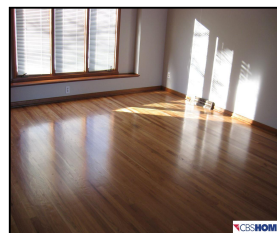

811 Tipperary Drive

\$160,000

Remarks

Unique home in prime condition with very appealing features and in an excellent location for schools and shopping! Beautiful original hardwood floors, some newer stainless steel appliances including dishwasher 12/2017, new roof 10/2014, new carpet 2017. Appealing open plan with large living room window & atrium door filling the house with cheerful natural light. Fresh, immaculate and ready for you! Hurry!

Features & Amenities

County	Douglas County	Bedrooms	3	MLS#	21722531
Subdivision	Tara Heights	Bathrooms	1	Status	NEW
Living Room Size	17.2x15.4	# of Rooms	7	Tax Amount	\$2,567
Dining Room size	9.10x9.4	# of Fireplaces	0	Tax Year	\$2,017
Kitchen Size	11x9.10	Garage Spaces	1	Year Built	1965
Master Bedroom Size	13.6x11	3rd Floor SqFt	288	Walk-Out	No
Bedroom #2 Size	13.2x10	2nd Floor SqFt	612	Basement	
Bedroom #3 Size	10.8x9.19	Main Floor SqFt	520	Grade School	Tara Heights
Bedroom #4 Size		Total Finished SqFt	1660	Jr.High School	La Vista
Family Room Size	22.6x10.6	Finished Below Grade	240	High School	Papillion-La Vista
Other Room 1 Size		Lot Dimensions	66 x 126		