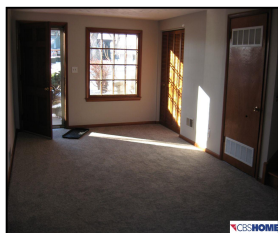

811 Tipperary Drive

\$160,000

Remarks

Unique home in prime condition with very appealing features and in an excellent location for schools and shopping! Beautiful original hardwood floors, some newer stainless steel appliances including dishwasher 12/2017, new roof 10/2014, new carpet 2017. Appealing open plan with large living room window & atrium door filling the house with cheerful natural light. Fresh, immaculate and ready for you! Hurry!

Features & Amenities

County	Douglas County	Bedrooms	3	MLS#	21722531
Subdivision	Tara Heights	Bathrooms	1	Status	NEW
Living Room Size	17.2x15.4	# of Rooms	7	Tax Amount	\$2,567
Dining Room size	9.10x9.4	# of Fireplaces	0	Tax Year	\$2,017
Kitchen Size	11x9.10	Garage Spaces	1	Year Built	1965
Master Bedroom Size	13.6x11	3rd Floor SqFt	288	Walk-Out	No
Bedroom #2 Size	13.2x10	2nd Floor SqFt	612	Basement	
Bedroom #3 Size	10.8x9.19	Main Floor SqFt	520	Grade School	Tara Heights
Bedroom #4 Size		Total Finished SqFt	1660	Jr.High School	La Vista
Family Room Size	22.6x10.6	Finished Below Grade	240	High School	Papillion-La Vista
Other Room 1 Size		Lot Dimensions	66 x 126		