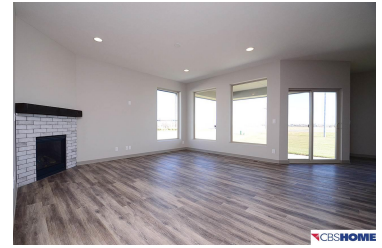

MLS # 21721644 | 2 Bedrooms | 2 Bathrooms | 3 Garage Spaces | 1440 Total Sqft | 2017 Year Built

Remarks

Fantastic new Villa plan from Silverthorn Custom Homes. Features include: 2 BR, 2 Bth, 3 car garage. Oversized lot, covered patio, open airy feeling, gourmet kitchen with pantry, granite counters and stainless steel appliances. LVT floors, spacious master suite with walk-in closet. Welcome home.