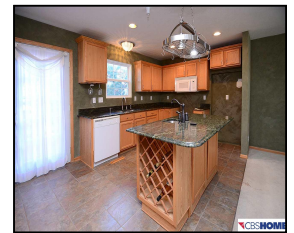

6037 N 167 Court

\$160,000

Remarks

All windows upgraded/double hung, garage door upgraded insulated, 220 electric garage, fully finished garage.

Features & Amenities

County	Douglas County	Bedrooms	2	MLS#	21721556
Subdivision	Stone Creek Village	Bathrooms	3	Status	ACTIVE
Living Room Size	20.6x14	# of Rooms	7	Tax Amount	\$2,121
Dining Room size		# of Fireplaces	1	Tax Year	2017
Kitchen Size	10.6x10	Garage Spaces	2	Year Built	2006
Master Bedroom Size	15.8x11.8	3rd Floor SqFt	0	Walk-Out	No
Bedroom #2 Size	12.6x11.1	2nd Floor SqFt	592	Basement	
Bedroom #3 Size		Main Floor SqFt	592	Grade School	Bennington
Bedroom #4 Size		Total Finished	1184	Jr.High School	Bennington
Family Room Size		SqFt		High School	Bennington
Other Room 1 Size		Finished Below	0		
		Grade			
		Lot Dimensions	0x0		