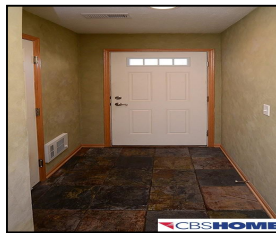

6037 N 167 Court

\$160,000

Remarks

All windows upgraded/double hung, garage door upgraded insulated, 220 electric garage, fully finished garage.

Features & Amenities

County	Douglas County	Bedrooms	2	MLS#	21721556
Subdivision	Stone Creek Village	Bathrooms	3	Status	ACTIVE
Living Room Size	20.6x14	# of Rooms	7	Tax Amount	\$2,121
Dining Room size		# of Fireplaces	1	Tax Year	2017
Kitchen Size	10.6x10	Garage Spaces	2	Year Built	2006
Master Bedroom Size	15.8x11.8	3rd Floor SqFt	0	Walk-Out	No
Bedroom #2 Size	12.6x11.1	2nd Floor SqFt	592	Basement	
Bedroom #3 Size		Main Floor SqFt	592	Grade School	Bennington
Bedroom #4 Size		Total Finished	1184	Jr.High School	Bennington
Family Room Size		SqFt		High School	Bennington
Other Room 1 Size		Finished Below	0		
		Grade			
		Lot Dimensions	0x0		