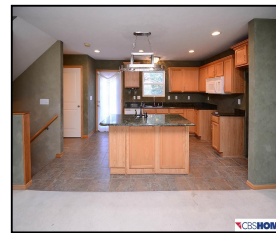

6037 N 167 Court

\$160,000

Remarks

All windows upgraded/double hung, garage door upgraded insulated, 220 electric garage, fully finished garage.

Features & Amenities

County	Douglas County	Bedrooms	2	MLS#	21721556
Subdivision	Stone Creek Village	Bathrooms	3	Status	ACTIVE
Living Room Size	20.6x14	# of Rooms	7	Tax Amount	\$2,121
Dining Room size		# of Fireplaces	1	Tax Year	2017
Kitchen Size	10.6x10	Garage Spaces	2	Year Built	2006
Master Bedroom Size	15.8x11.8	3rd Floor SqFt	0	Walk-Out	No
Bedroom #2 Size	12.6x11.1	2nd Floor SqFt	592	Basement	
Bedroom #3 Size		Main Floor SqFt	592	Grade School	Bennington
Bedroom #4 Size		Total Finished	1184	Jr.High School	Bennington
Family Room Size		SqFt		High School	Bennington
Other Room 1 Size		Finished Below	0		
		Grade			
		Lot Dimensions	0x0		