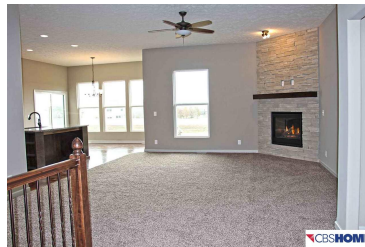

MLS # 21721522 | 3 Bedrooms | 2 Bathrooms | 3 Garage Spaces | 1912 Total Sqft | 2016 Year Built

Remarks

Sherwood Homes popular Amherst Ranch plan. Former model now for sale. Very open concept with/Lg Great Room & huge kitchen/dinette, hidden pantry. Walk-in, tile shower in MSTR BA. Tile floors in Main & Master bathrooms. Access from master closet to laundry room. Granite kitchen counters & Custom Birch cabinetry. Daylight basement and large paio.