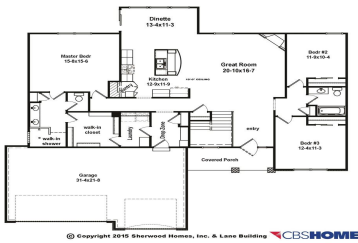

MLS # 21721522 | 3 Bedrooms | 2 Bathrooms | 3 Garage Spaces | 1912 Total Sqft | 2016 Year Built

Remarks

Sherwood Homes popular Amherst Ranch plan. Former model now for sale. Very open concept with/Lg Great Room & huge kitchen/dinette, hidden pantry. Walk-in, tile shower in MSTR BA. Tile floors in Main & Master bathrooms. Access from master closet to laundry room. Granite kitchen counters & Custom Birch cabinetry. Daylight basement and large paio.