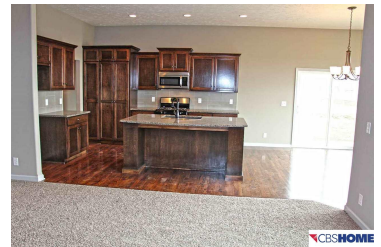

MLS # 21721522 | 3 Bedrooms | 2 Bathrooms | 3 Garage Spaces | 1912 Total Sqft | 2016 Year Built

Remarks

Sherwood Homes popular Amherst Ranch plan. Former model now for sale. Very open concept with/Lg Great Room & huge kitchen/dinette, hidden pantry. Walk-in, tile shower in MSTR BA. Tile floors in Main & Master bathrooms. Access from master closet to laundry room. Granite kitchen counters & Custom Birch cabinetry. Daylight basement and large paio.