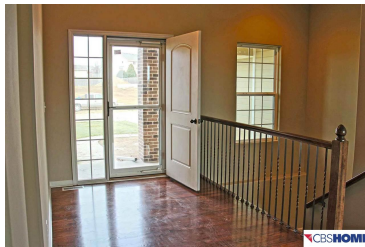

MLS # 21721522 | 3 Bedrooms | 2 Bathrooms | 3 Garage Spaces | 1912 Total Sqft | 2016 Year Built

Remarks

Sherwood Homes popular Amherst Ranch plan. Former model now for sale. Very open concept with/Lg Great Room & huge kitchen/dinette, hidden pantry. Walk-in, tile shower in MSTR BA. Tile floors in Main & Master bathrooms. Access from master closet to laundry room. Granite kitchen counters & Custom Birch cabinetry. Daylight basement and large paio.