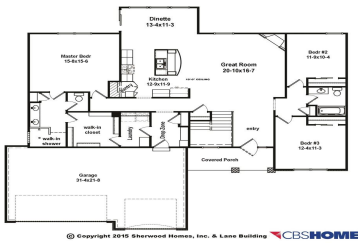

MLS # 21721522 | 3 Bedrooms | 2 Bathrooms | 3 Garage Spaces | 1912 Total Sqft | 2016 Year Built

### Remarks

Sherwood Homes popular Amherst Ranch plan. Former model now for sale. Very open concept with/Lg Great Room & huge kitchen/dinette, hidden pantry. Walk-in, tile shower in MSTR BA. Tile floors in Main & Master bathrooms. Access from master closet to laundry room. Granite kitchen counters & Custom Birch cabinetry. Daylight basement and large paio.