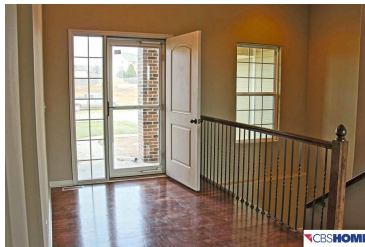

### Remarks

Sherwood Homes popular Amherst Ranch plan. Former model now for sale. Very open concept with/Lg Great Room & huge kitchen/dinette, hidden pantry. Walk-in, tile shower in MSTR BA. Tile floors in Main & Master bathrooms. Access from master closet to laundry room. Granite kitchen counters & Custom Birch cabinetry. Daylight basement and large paio.